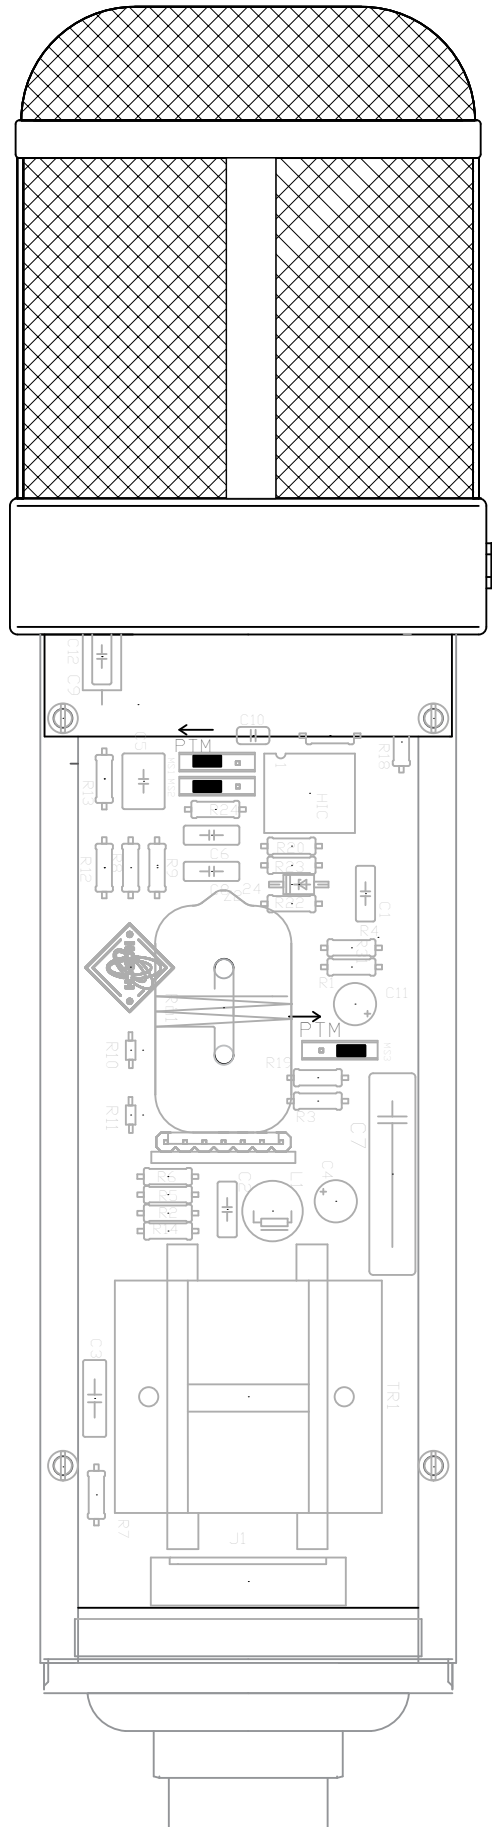

# HORCH RM2J Mark2 configuration

Pure Tube Mode:  
Jumper shown in Pure Tube Mode Position